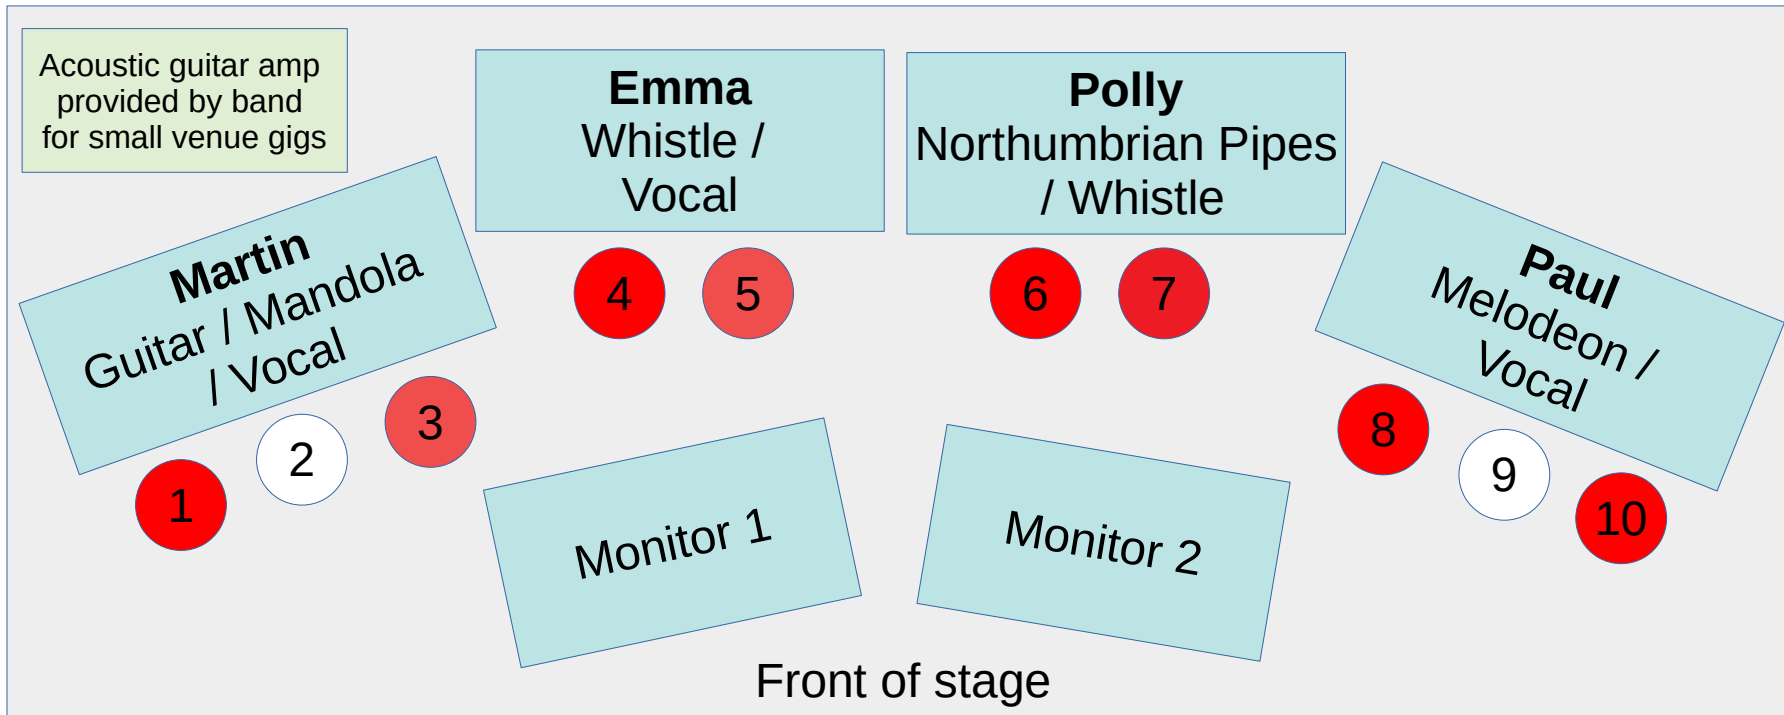

Cobblers Children – Tech Spec – v2.20240829

Channel #	Item	Details
1	Martin - Guitar – XLR required	Active Guitar DI-Box provided by band – XLR required from venue
2	Martin - Mandola – XLR required	Active Preamp provided by band. XLR required from venue
3	Martin – Lead Vocal	Shure SM58 or equivalent with ANGLED mic stand (venue provided)
4	Emma – DI Required for Tin Whistle Mic	Microvox whistle microphone provided by band. DI required from venue
5	Emma -Lead Vocal	Shure SM58 or equivalent with ANGLED mic stand (venue provided)
6	Polly – Northumbrian Pipes	Shure SM57 or equivalent with ½ HEIGHT mic stand (venue provided)
7	Polly – Whistle / Vocals	Shure SM58 or equivalent with ANGLED mic stand (venue provided)
8	Paul – Melodeon (Right)	AKG clip-on mic – XLR required from venue
9	Paul - Vocal	Shure SM58 or equivalent with ANGLED mic stand (venue provided)
10	Paul – Melodeon (Left - Bass)	AKG clip-on mic – XLR required from venue